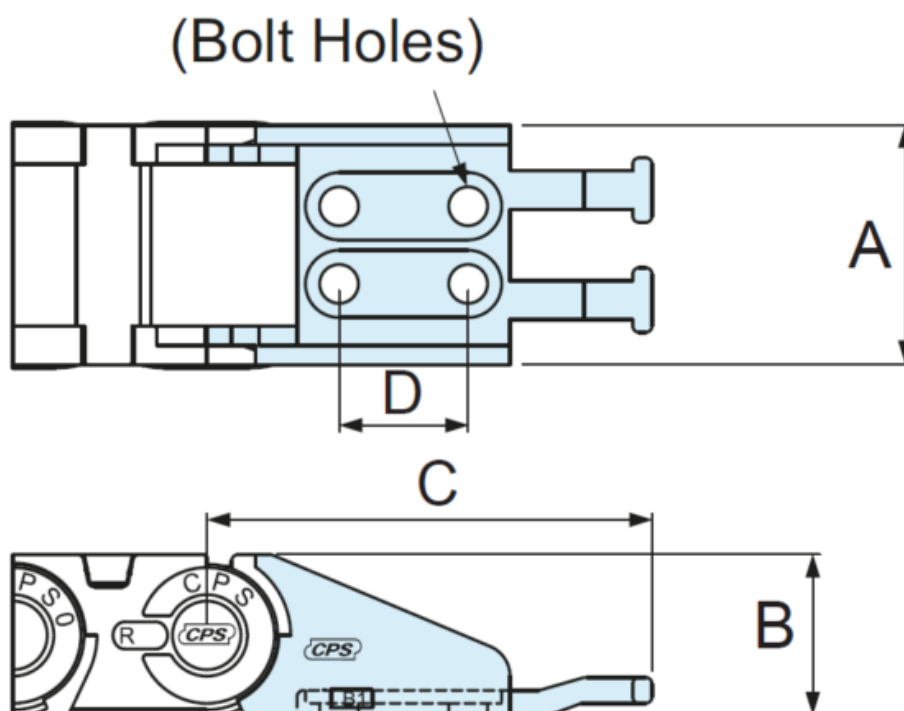

Article number: 18TEB03025

Description: End piece Tie Wrap type, for CPS30.25 (2pcs./1set.)

Type: S-TEB030.25

## Measures

A	= 37
B	= 26
C	= 69
D	= 20
Hole size = M6	